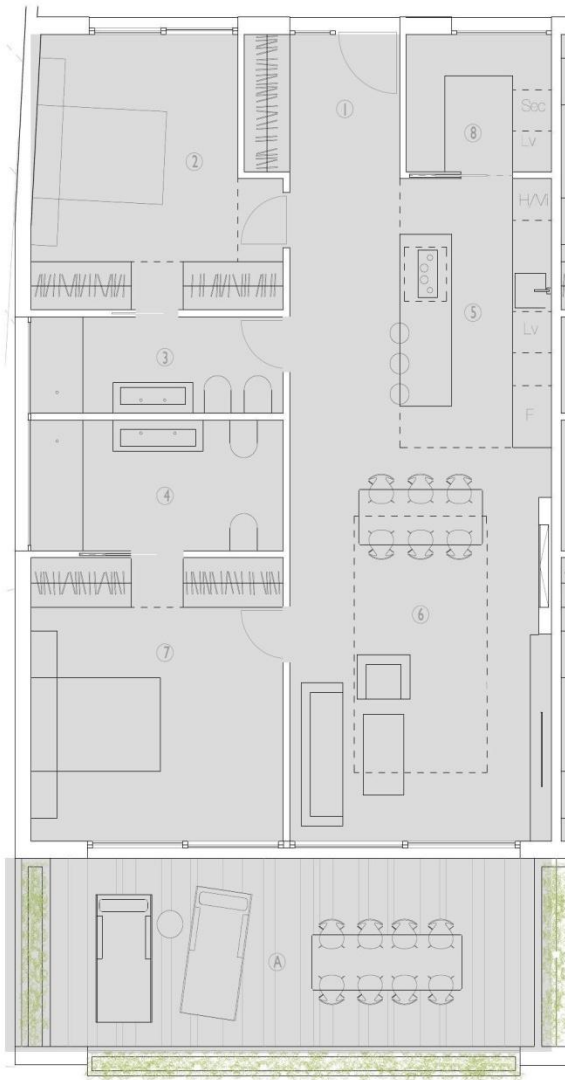

# Apartment type 1 Levels 1 and 2

USEABLE SURFACE AREA DISTRIBUTION APARTMENT TYPE 1				4 UNITS
LEVEL	ZONE	SURFACE AREA (m2)	TOTAL SURFACE AREA (m2)	
Levels 1 and 2	1	Entrance hall	5,00	91,30
	2	Bedroom 1	14,00	
	3	Bathroom 1	5,50	
	4	Bathroom 2	7,40	
	5	kitchen	13,30	
	6	Living-dining room	25,60	
	7	Bedroom 2	16,00	
	8	Powder room	4,50	
Exterior surface areas	A	Terrace	22,70	22,70
<b>TOTAL USEABLE SURFACE AREA APARTMENT TYPE 1</b>			<b>114,00</b>	